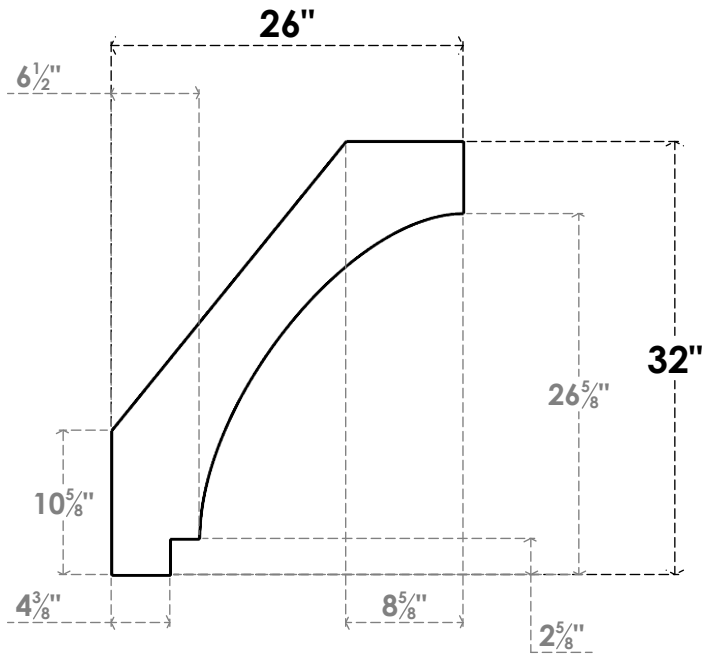

ITEM NUMBER: BRCPC060X26000X32000IMP

6"W X 26"D X 32"H IMPERIAL ARCHITECTURAL GRADE PVC CLOSED KNEE BRACE

SIDE PROFILE

FRONT PROFILE

ISOMETRIC

EKENA MILLWORK
2300 WEST MAIN ST.
CLARKSVILLE, TX 75426
TOLL FREE: 866-607-0453
WWW.EKENAMILLWORK.COM

NOTES

1. INSTALLATION TO BE COMPLETED IN ACCORDANCE WITH MANUFACTURER'S SPECIFICATIONS.
2. DRAWING MAY NOT BE TO SCALE
3. THIS DRAWING IS INTENDED FOR DESIGN AND PLANNING PURPOSES ONLY.
4. ALL INFORMATION CONTAINED HEREIN WAS CURRENT AT THE TIME OF DEVELOPMENT BUT MUST BE REVIEWED AND APPROVED BY THE PRODUCT MANUFACTURER TO BE CONSIDERED ACCURATE.
5. ARCHITECTURAL GRADE PVC PRODUCTS ARE MADE FROM EXPANDED CELLULAR PVC AND COME NATURALLY WHITE BUT MAY BE PAINTED