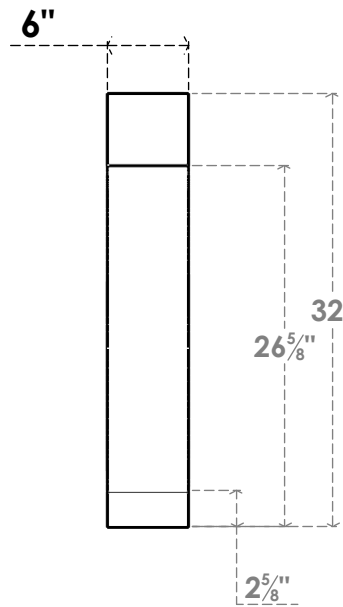

ITEM NUMBER: BRCPC060X26000X32000IMP

6"W X 26"D X 32"H IMPERIAL ARCHITECTURAL GRADE PVC CLOSED KNEE BRACE

SIDE PROFILE

FRONT PROFILE

ISOMETRIC

EKENA MILLWORK
2300 WEST MAIN ST.
CLARKSVILLE, TX 75426
TOLL FREE: 866-607-0453
WWW.EKENAMILLWORK.COM

NOTES

1. INSTALLATION TO BE COMPLETED IN ACCORDANCE WITH MANUFACTURER'S SPECIFICATIONS.
2. DRAWING MAY NOT BE TO SCALE
3. THIS DRAWING IS INTENDED FOR DESIGN AND PLANNING PURPOSES ONLY.
4. ALL INFORMATION CONTAINED HEREIN WAS CURRENT AT THE TIME OF DEVELOPMENT BUT MUST BE REVIEWED AND APPROVED BY THE PRODUCT MANUFACTURER TO BE CONSIDERED ACCURATE.
5. ARCHITECTURAL GRADE PVC PRODUCTS ARE MADE FROM EXPANDED CELLULAR PVC AND COME NATURALLY WHITE BUT MAY BE PAINTED